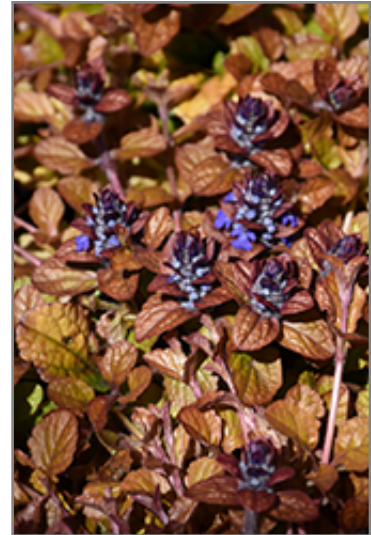

This plant does best in partial shade to shade. It does best in average to evenly moist conditions, but will not tolerate standing water. It is not particular as to soil type or pH. It is somewhat tolerant of urban pollution. Consider covering it with a thick layer of mulch in winter to protect it in exposed locations or colder microclimates. This particular variety is an interspecific hybrid. It can be propagated by division; however, as a cultivated variety, be aware that it may be subject to certain restrictions or prohibitions on propagation.

Feathered Friends Parrot Paradise Bugleweed is a fine choice for the garden, but it is also a good selection for planting in outdoor pots and containers. Because of its spreading habit of growth, it is ideally suited for use as a 'spiller' in the 'spiller-thriller-filler' container combination; plant it near the edges where it can spill gracefully over the pot. Note that when growing plants in outdoor containers and baskets, they may require more frequent waterings than they would in the yard or garden. Be aware that in our climate, most plants cannot be expected to survive the winter if left in containers outdoors, and this plant is no exception. Contact our experts for more information on how to protect it over the winter months.

Feathered Friends Parrot Paradise Bugleweed flowers
Photo courtesy of NetPS Plant Finder