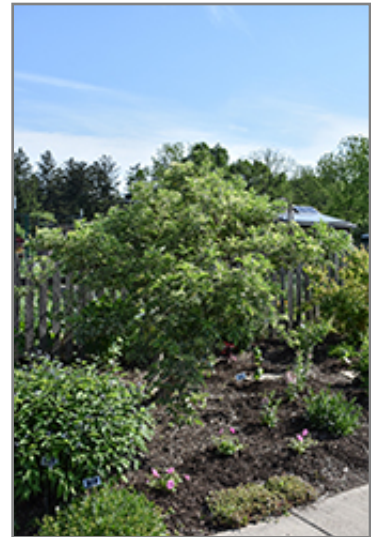

Classic Landscape Centre

10008 - 6 Ave SW
23016 Hwy 14, Sherwood Park
Edmonton, AB, T6X 0S8
phone: 780-988-9888
www.classiclandscapes.com

Instant Karma Elder

Instant Karma Elder is recommended for the following landscape applications;

- Accent
- Mass Planting
- Hedges/Screening
- General Garden Use
- Naturalizing And Woodland Gardens

Planting & Growing

Instant Karma Elder will grow to be about 8 feet tall at maturity, with a spread of 8 feet. It tends to be a little leggy, with a typical clearance of 2 feet from the ground, and is suitable for planting under power lines. It grows at a fast rate, and under ideal conditions can be expected to live for approximately 30 years. This variety requires a different selection of the same species growing nearby in order to set fruit.

This shrub does best in full sun to partial shade. It is very adaptable to both dry and moist locations, and should do just fine under average home landscape conditions. It is not particular as to soil type or pH. It is highly tolerant of urban pollution and will even thrive in inner city environments. This is a selected variety of a species not originally from North America.

* This is a 'special order' plant - contact store for details

*Instant Karma Elder
Photo courtesy of NetPS Plant Finder*