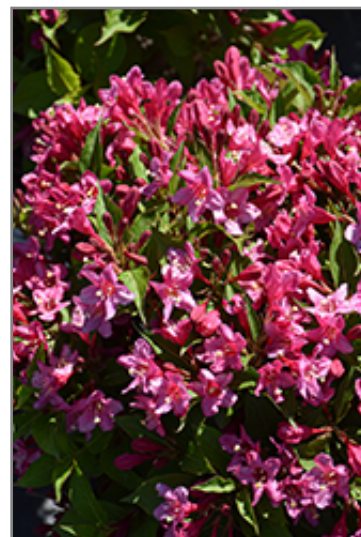

Weigela florida 'Bokrasopin'

Height: 5 feet

Spread: 5 feet

Sunlight: ○

Hardiness Zone: 4

Group/Class: Sonic Bloom Series

Description:

This is a magnificent cultivar that forms a stately mounded shrub with rich glossy green foliage; contrasting pink trumpet-shaped flowers rebloom all season and attract hummingbirds; ideal for the mixed garden border

Ornamental Features

Sonic Bloom Pink Reblooming Weigela features showy clusters of pink trumpet-shaped flowers along the branches from late spring to mid fall, which emerge from distinctive hot pink flower buds. It has attractive green deciduous foliage which emerges coppery-bronze in spring. The glossy pointy leaves are highly ornamental but do not develop any appreciable fall colour.

Landscape Attributes

Sonic Bloom Pink Reblooming Weigela is a dense multi-stemmed deciduous shrub with a mounded form. Its relatively fine texture sets it apart from other landscape plants with less refined foliage.

This shrub will require occasional maintenance and upkeep, and should only be pruned after flowering to avoid removing any of the current season's flowers. It is a good choice for attracting hummingbirds to your yard. It has no significant negative characteristics.

Sonic Bloom Pink Reblooming Weigela is recommended for the following landscape applications;

- Accent
- Mass Planting
- Hedges/Screening
- General Garden Use

Sonic Bloom Pink Reblooming Weigela flowers
Photo courtesy of NetPS Plant Finder