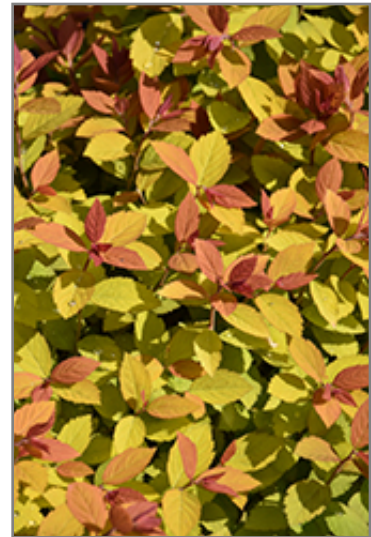

Double Play Big Bang Spirea

Double Play Big Bang® Spirea *Spiraea 'Tracy'*

Height: 3 feet

Spread: 3 feet

Sunlight: ○

Hardiness Zone: 4

Group/Class: Double Play Series

Description:

This variety features orange-red emerging foliage that transitions to deep yellow; clusters of pink and hot pink blooms in spring and summer; a fantastic garden focal point for the spring and summer

Ornamental Features

Double Play Big Bang Spirea features showy clusters of shell pink flowers with hot pink eyes at the ends of the branches from mid spring to mid summer. It has yellow deciduous foliage which emerges red in spring. The serrated pointy leaves turn an outstanding brick red in the fall.

Landscape Attributes

Double Play Big Bang Spirea is a multi-stemmed deciduous shrub with a more or less rounded form. Its relatively fine texture sets it apart from other landscape plants with less refined foliage.

This shrub will require occasional maintenance and upkeep, and is best pruned in late winter once the threat of extreme cold has passed. It is a good choice for attracting butterflies to your yard, but is not particularly attractive to deer who tend to leave it alone in favor of tastier treats. It has no significant negative characteristics.

Double Play Big Bang Spirea is recommended for the following landscape applications;

- Mass Planting
- General Garden Use
- Groundcover

Double Play Big Bang Spirea foliage
Photo courtesy of NetPS Plant Finder