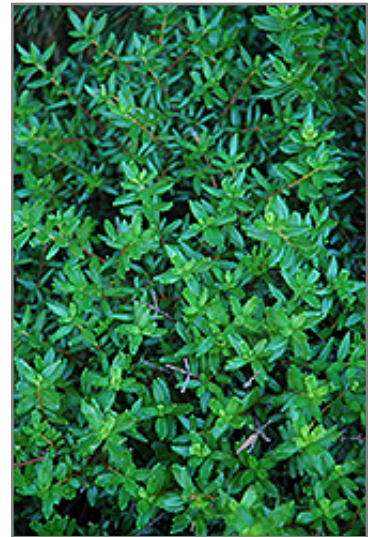

Ornamental Features

Cliff Green has dark green evergreen foliage on a plant with a spreading habit of growth. The glossy narrow leaves remain dark green throughout the winter.

Landscape Attributes

Cliff Green is a spreading evergreen shrub with a ground-hugging habit of growth. It lends an extremely fine and delicate texture to the landscape composition which should be used to full effect.

This shrub will require occasional maintenance and upkeep, and should not require much pruning, except when necessary, such as to remove dieback. Gardeners should be aware of the following characteristic(s) that may warrant special consideration;

- Suckering

Cliff Green is recommended for the following landscape applications;

- Groundcover

Planting & Growing

Cliff Green will grow to be about 12 inches tall at maturity, with a spread of 5 feet. It tends to fill out right to the ground and therefore doesn't necessarily require facer plants in front. It grows at a fast rate, and under ideal conditions can be expected to live for approximately 20 years.

This shrub does best in full sun to partial shade. It is very adaptable to both dry and moist growing conditions, but will not tolerate any standing water. It is not particular as to soil type, but has a definite preference for alkaline soils. It is somewhat tolerant of urban pollution. This species is native to parts of North America.

Cliff Green foliage
Photo courtesy of NetPS Plant Finder