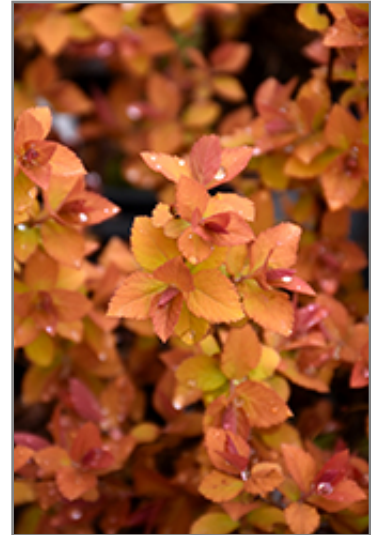

Classic Landscape Centre

10008 - 6 Ave SW
23016 Hwy 14, Sherwood Park
Edmonton, AB, T6X 0S8
phone: 780-988-9888
www.classiclandscapes.com

Double Play Big Bang Spirea

Planting & Growing

Double Play Big Bang Spirea will grow to be about 3 feet tall at maturity, with a spread of 3 feet. It tends to fill out right to the ground and therefore doesn't necessarily require facer plants in front. It grows at a fast rate, and under ideal conditions can be expected to live for approximately 20 years.

This shrub should only be grown in full sunlight. It prefers to grow in average to moist conditions, and shouldn't be allowed to dry out. It is not particular as to soil type or pH. It is highly tolerant of urban pollution and will even thrive in inner city environments. This particular variety is an interspecific hybrid.

* This is a 'special order' plant - contact store for details

*Double Play Big Bang Spirea foliage
Photo courtesy of NetPS Plant Finder*